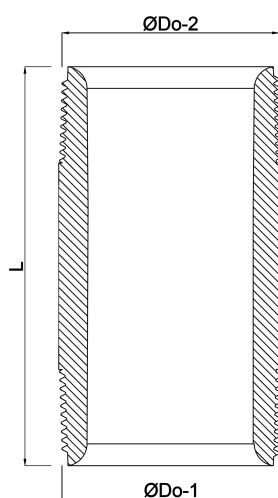

**Profec Nr. 23 Pipe nipple
stainless steel 304 1" male
thread 8bar 150 mm (0081572)**

TECHNICAL SPECIFICATIONS

Material stainless steel 304

Connection male thread

Fitting nr. Nr. 23

Size 1"

Length 150 mm

Pressure 8 bar

DIMENSIONS

L 150 mm

\varnothing Do-1 1"

\varnothing Do-2 1"

Last modified date: 13/03/2026

Bosta UK Ltd.
Reflection House
Olding Road
Bury St. Edmunds
Suffolk
IP33 3TA
T +44 (0) 1284 716580
E enquiries@bosta.co.uk
<http://www.bosta.com>