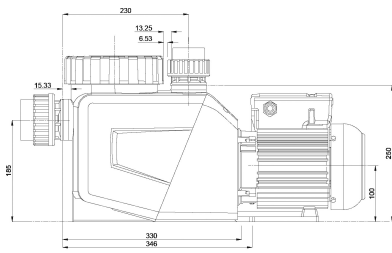

Norsup Variable speed pool pump 2" x 1 1/2" female thread 230VAC white/black type Evo Pro with Modbus 2HP (7035734)

 **NORSUP 4** YEARS WARRANTY

TECHNICAL SPECIFICATIONS

Colour	white/black
Type	Evo Pro with Modbus
Material impeller 1	noryl
Material seal	NBR
Connection	female thread
Voltage	230VAC
Max. temperature	40 °C
Width	196 mm
Height	301 mm
IP value	IP54
Output Power	2 HP
Size	2" x 1 1/2"
Weight	15.6 kg
Power	1.5 kW

Features:

- Timer with 5 speed daily settings possible
- Skimmer function for cleaning water surface
- Control cable for external controls
- Up to 24 m³ (at 8m H [m])
- Connections: 1.5" / 2" female thread
- Saltwater resistant: Up to 0.4% (4 g / l)
- Insulation: Class F
- Protection: IP55
- Shaft: 316 stainless steel
- German "high spec" motor
- Single-phase motor with thermal protection
- Including strainer lid opening tool
- Permanent magnet motor
- 4 years warranty

Recommended pump fitting:
50 mm x 1.5" Art-Nr: 0100432

63 mm x 2" Art-Nr: 0100433

Last modified date: 27/05/2026

Bosta UK Ltd.
Reflection House
Olding Road
Bury St. Edmunds
Suffolk
IP33 3TA
T +44 (0) 1284 716580
E enquiries@bosta.co.uk
<http://www.bosta.com>