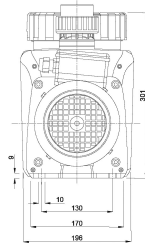

Norsup Variable speed pool pump 2" x 1 1/2" female thread 230VAC white/black type Evo Pro with Modbus 2HP (7035734)

 **NORSUP 4** YEARS WARRANTY

TECHNICAL SPECIFICATIONS

Colour	white/black
Type	Evo Pro with Modbus
Material impeller 1	noryl
Material seal	NBR
Connection	female thread
Voltage	230VAC
Max. temperature	40 °C
Width	196 mm
Height	301 mm
IP value	IP54
Output Power	2 HP
Size	2" x 1 1/2"
Weight	15.6 kg
Power	1.5 kW

Features:

- Timer with 5 speed daily settings possible
- Skimmer function for cleaning water surface
- Control cable for external controls
- Up to 24 m³ (at 8m H [m])
- Connections: 1.5" / 2" female thread
- Saltwater resistant: Up to 0.4% (4 g / l)
- Insulation: Class F
- Protection: IP55
- Shaft: 316 stainless steel
- German "high spec" motor
- Single-phase motor with thermal protection
- Including strainer lid opening tool
- Permanent magnet motor
- 4 years warranty

Recommended pump fitting:
50 mm x 1.5" Art-Nr: 0100432

63 mm x 2" Art-Nr: 0100433

Last modified date: 27/05/2026

Bosta UK Ltd.
Reflection House
Olding Road
Bury St. Edmunds
Suffolk
IP33 3TA
T +44 (0) 1284 716580
E enquiries@bosta.co.uk
<http://www.bosta.com>