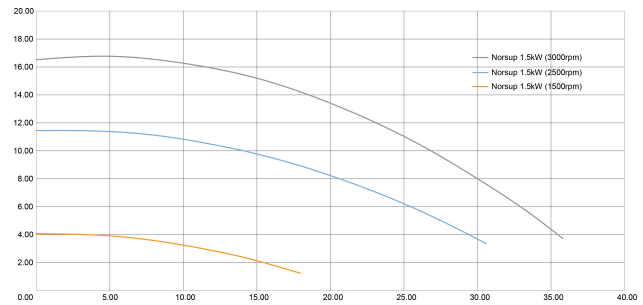

Norsup Variable speed pool pump 2" x 1 1/2" female thread 230VAC white/black type Evo Pro with Modbus 2HP (7035734)

 **NORSUP 4** YEARS WARRANTY

TECHNICAL SPECIFICATIONS

Colour	white/black
Type	Evo Pro with Modbus
Material impeller 1	noryl
Material seal	NBR
Connection	female thread
Voltage	230VAC
Max. temperature	40 °C
Width	196 mm
Height	301 mm
IP value	IP54
Output Power	2 HP
Size	2" x 1 1/2"
Weight	15.6 kg
Power	1.5 kW

PRODUCT INFORMATION

Equipped with an integrated control, this pump can be individually programmed to your needs. With the timer function it is possible to set up to five different speeds at specific times of the day. In addition, the pump has a skimmer function, which allows an interval to be programmed so that the pump runs at high speed for a short time (for example, every three hours for five minutes at 3000 rpm) to extract all debris from the water surface. Operation with an external swimming pool control via the integrated control cable is also possible. Thanks to the variable speed motor, the pump can be operated very quietly. The pump can be installed on existing connections to pumps of the following models: Badu Better, Badu Top II, Badu 90, Badu Magna, Badu Prime etc.

Features:

- Timer with 5 speed daily settings possible
- Skimmer function for cleaning water surface
- Control cable for external controls
- Up to 24 m³ (at 8m H [m])
- Connections: 1.5" / 2" female thread
- Saltwater resistant: Up to 0.4% (4 g / l)
- Insulation: Class F
- Protection: IP55
- Shaft: 316 stainless steel
- German "high spec" motor
- Single-phase motor with thermal protection
- Including strainer lid opening tool
- Permanent magnet motor
- 4 years warranty