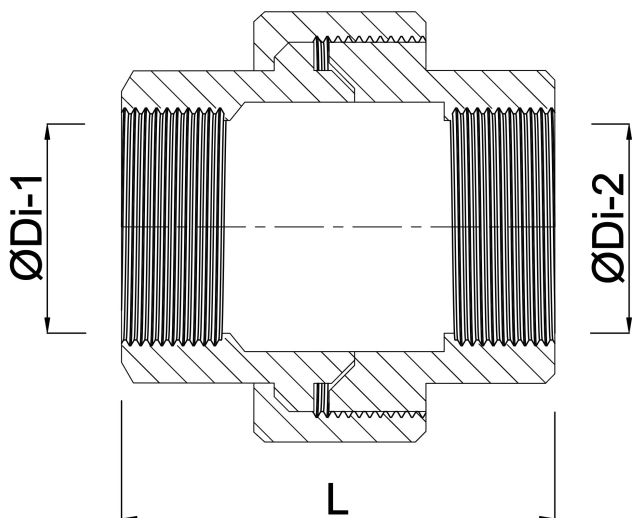

**Profec Nr. 330 Union coupler
cast iron galvanised 1 1/2"
female thread 25bar DVGW
type flat (1033008)**

TECHNICAL SPECIFICATIONS

Type flat

Material cast iron

Surface treatment galvanised

Approval DVGW

Connection female thread

Fitting nr. Nr. 330

Pressure 25 bar

Size 1 1/2"

Length 73 mm

DIMENSIONS

F-1 23 mm

F-2 23 mm

K-1 53 mm

K-2 53 mm

Kn 75 mm

L 70 mm

ØDi-1 1 1/2 "

ØDi-2 1 1/2 "

Last modified date: 24/05/2026

Bosta UK Ltd.
Reflection House
Olding Road
Bury St. Edmunds
Suffolk
IP33 3TA
T +44 (0) 1284 716580
E enquiries@bosta.co.uk
<http://www.bosta.com>