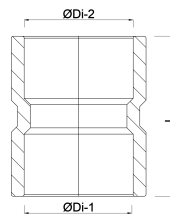

**VDL Socket PVC-U 250 mm
glue socket 10bar grey type
made from tubing (7002457)**

V-L Van de Lande

TECHNICAL SPECIFICATIONS

Colour	grey
Type	made from tubing
Material	PVC-U
Connection	glue socket
Size	250 mm
Pressure	10 bar

DIMENSIONS

L	359 mm
Mold	hand formed
P-1	137 mm
P-2	137 mm
ØDi-1	250 mm
ØDi-2	250 mm

Last modified date: 14/03/2026

Bosta UK Ltd.
Reflection House
Olding Road
Bury St. Edmunds
Suffolk
IP33 3TA
T +44 (0) 1284 716580
E enquiries@bosta.co.uk
<http://www.bosta.com>