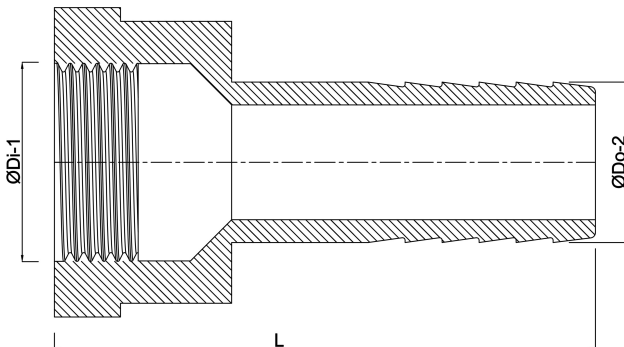

**Profec Hose tail adaptor
hexagonal brass 1/2" x 13 mm
female thread x hose tail 30bar
(0411912)**

TECHNICAL SPECIFICATIONS

Material	brass
Connection	female thread x hose tail
Pressure	30 bar
Max. temp.	120 °C
Size	1/2" x 13 mm
Max. temperature	120 °C
Spanner	24

DIMENSIONS

Dq-2	11 mm
F-1	10 mm
L	38 mm
Lb	38 mm
Lq-2	17 mm
Nq-2	3
P-1	17 mm
ØDi-1	1/2 "

ØDi-2

9 mm

ØDo-2

13 mm

Last modified date: 23/05/2026

Bosta UK Ltd.
Reflection House
Olding Road
Bury St. Edmunds
Suffolk
IP33 3TA
T +44 (0) 1284 716580
E enquiries@bosta.co.uk
<http://www.bosta.com>