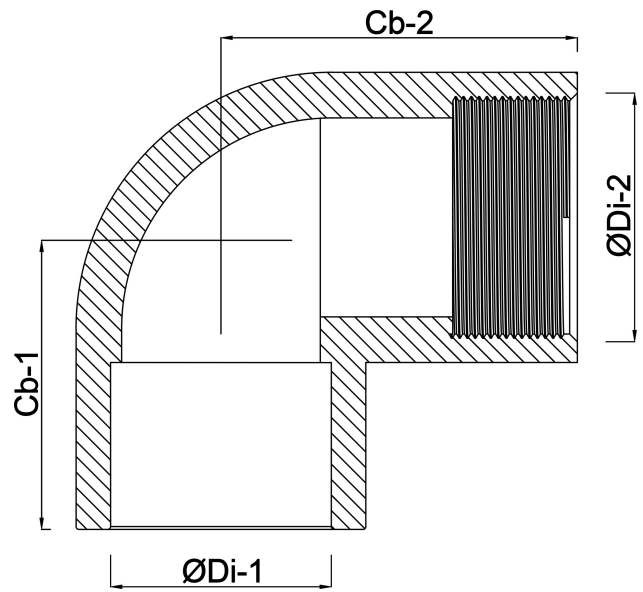

Profec Adaptor elbow 90° PVC-U 50 mm x 1 1/2" glue socket x female thread 10bar grey
(0110164)

TECHNICAL SPECIFICATIONS

Colour	grey
Material	PVC-U
Connection	glue socket x female thread
Pressure	10 bar
Size	50 mm x 1 1/2"

DIMENSIONS

Cb-1	50 mm
Cb-2	50 mm
ØDi-1	1 1/2 "
ØDi-2	50 mm

Last modified date: 22/05/2026

Bosta UK Ltd.
Reflection House
Olding Road
Bury St. Edmunds
Suffolk
IP33 3TA
T +44 (0) 1284 716580
E enquiries@bosta.co.uk
<http://www.bosta.com>