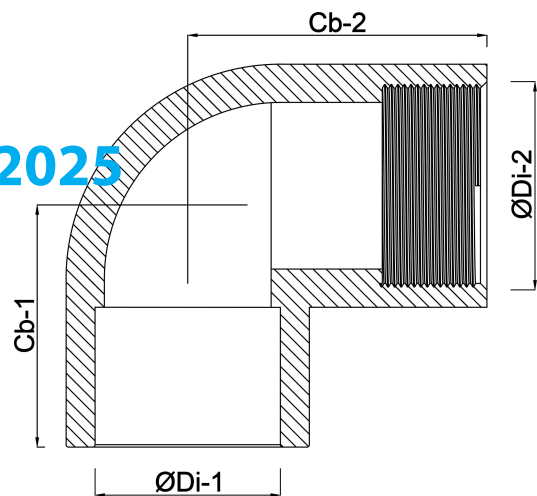

Profec Adaptor elbow 90° PVC-U 50 mm x 1 1/2" glue socket x female thread 10bar grey
(0110164)

TECHNICAL SPECIFICATIONS

Colour	grey
Material	PVC-U
Connection	glue socket x female thread
Pressure	10 bar
Size	50 mm x 1 1/2"

DIMENSIONS

ØDi-2	50 mm
ØDi-1	1 1/2 "
Cb-1	50 mm
Cb-2	50 mm

Last modified date: 01/10/2025

Bosta UK Ltd.
Reflection House
Olding Road
Bury St. Edmunds
Suffolk

IP33 3TA
T +44 (0) 1284 716580
E enquiries@bosta.co.uk
<http://www.bosta.com>