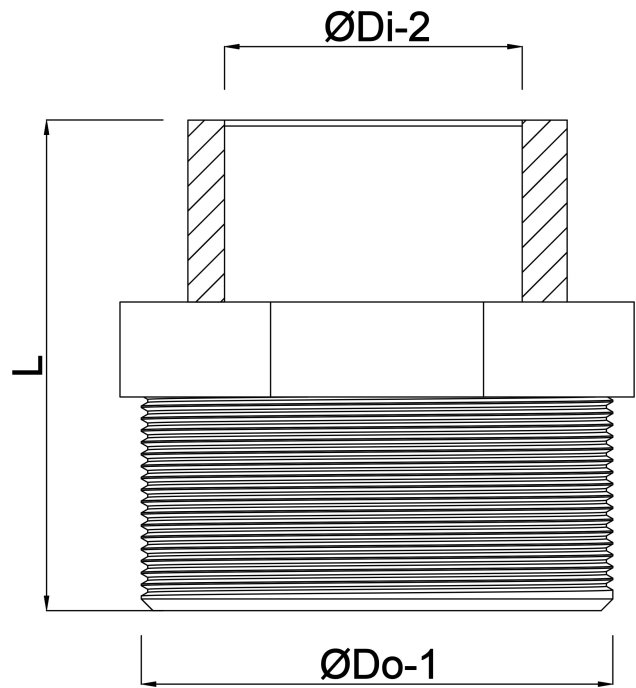

**Profec Reducer nipple PVC-U 1  
1/2" x 1 1/4" male thread x  
female thread 10bar grey  
(0100205)**

# TECHNICAL SPECIFICATIONS

Colour	grey
Material	PVC-U
Connection	male thread x female thread
Pressure	10 bar
Size	1 1/2" x 1 1/4"

## DIMENSIONS

L	55 mm
ØDi-2	1 1/4 "
ØDo-1	1 1/2 "

**Last modified date: 22/05/2026**

Bosta UK Ltd.  
Reflection House  
Olding Road  
Bury St. Edmunds  
Suffolk  
IP33 3TA  
T +44 (0) 1284 716580  
E [enquiries@bosta.co.uk](mailto:enquiries@bosta.co.uk)  
<http://www.bosta.com>