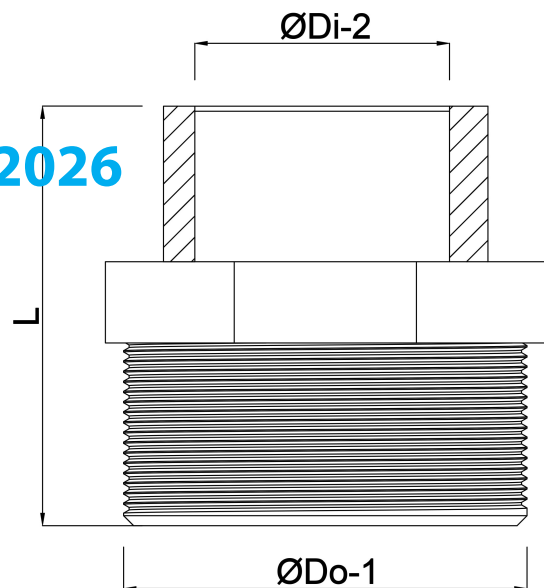

**Profec Reducer nipple PVC-U 1
1/2" x 1 1/4" male thread x
female thread 10bar grey
(0100205)**

TECHNICAL SPECIFICATIONS

Colour	grey
Material	PVC-U
Connection	male thread x female thread
Pressure	10 bar
Size	1 1/2" x 1 1/4"

DIMENSIONS

L	55 mm
ØDi-2	1 1/4 "
ØDo-1	1 1/2 "

Last modified date: 13/03/2026

Bosta UK Ltd.
Reflection House
Olding Road
Bury St. Edmunds
Suffolk
IP33 3TA
T +44 (0) 1284 716580
E enquiries@bosta.co.uk

<http://www.bosta.com>