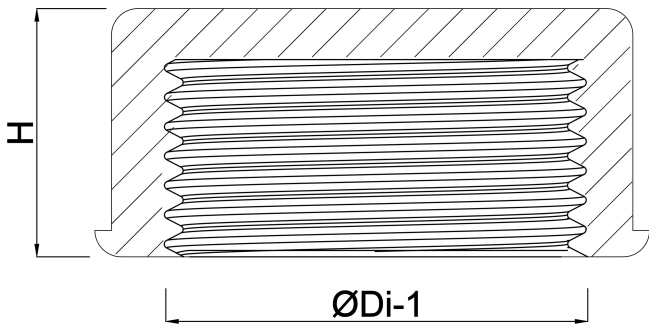

Profec Nr. 308 Cap brass 2 1/2" female thread 20bar (0708912)

TECHNICAL SPECIFICATIONS

Material	brass
Connection	female thread
Fitting nr.	Nr. 308
Size	2 1/2"
Pressure	20 bar

DIMENSIONS

H	107 mm
ØDi-1	2 1/2 "