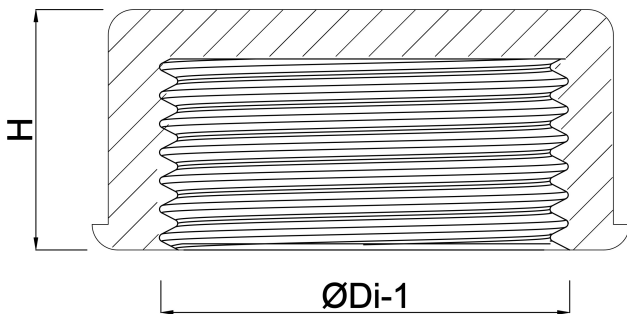

Profec Nr. 308 Cap brass 2 1/2" female thread 20bar (0708912)

TECHNICAL SPECIFICATIONS

Material	brass
Connection	female thread
Fitting nr.	Nr. 308
Size	2 1/2"
Pressure	20 bar

DIMENSIONS

H	107 mm
ØDi-1	2 1/2 "