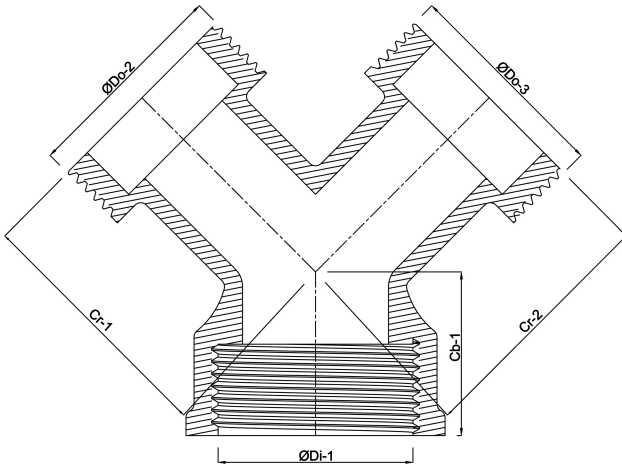

**Profec Y-piece hard chrome
plated brass 3/4" male thread x
male thread x female thread
30bar (0420528)**

TECHNICAL SPECIFICATIONS

Material	hard chrome plated brass
Connection	male thread x male thread x female thread
Max. temperature	120 °C
Pressure	30 bar
Max. temp.	120 °C
Size	3/4"

DIMENSIONS

Cb-1	25.5 mm
Cr-1	30 mm
Cr-2	30 mm
ØDi-1	3/4 "

Last modified date: 23/05/2026

Bosta UK Ltd.
Reflection House
Olding Road
Bury St. Edmunds
Suffolk
IP33 3TA
T +44 (0) 1284 716580
E enquiries@bosta.co.uk
<http://www.bosta.com>