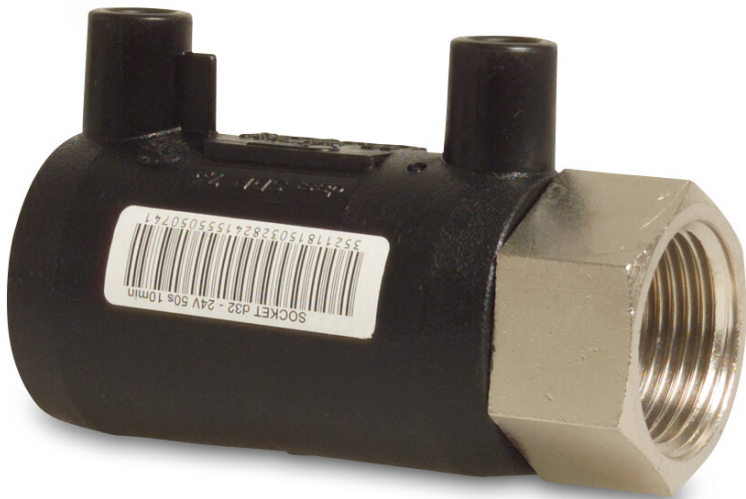

**Profec Adaptor socket
PE100/brass nickel plated 50
mm x 1 1/2" electrofusion
socket x female thread SDR7,6
24VAC 16bar 25bar black
DVGW (0302290)**

TECHNICAL SPECIFICATIONS

Colour	black
Material	PE100/brass
Approval	DVGW
Connection	electrofusion socket x female thread
Class	SDR7,6
Pressure, gas	16 bar
Pressure, water	25 bar
Size	50 mm x 1 1/2"
Voltage	24VAC

PRODUCT INFORMATION

Transition fitting suitable for the connection of PE pipes and fittings with threaded fittings or valves. Complete with 4 mm electrical connector, welding indicator and barcode reader.