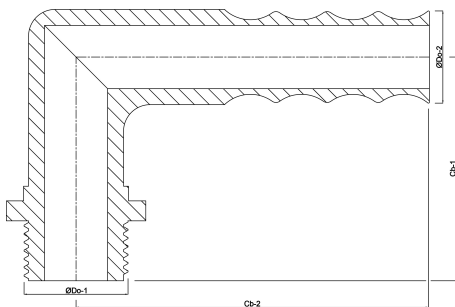

**Hose tail elbow 90° nylon 1/2"
x 12 mm male thread x hose
tail 10bar grey (0440198)**

TECHNICAL SPECIFICATIONS

Colour	grey
Material	nylon
Connection	male thread x hose tail
Max. temperature	80 °C
Pressure	10 bar
Size	1/2" x 12 mm

DIMENSIONS

ØDo-2	12 mm
ØDo-1	1/2 "
Cb-1	36 mm
Cb-2	40.5 mm
β	90 °

Last modified date: 02/10/2025

Bosta UK Ltd.
Reflection House
Olding Road
Bury St. Edmunds
Suffolk
IP33 3TA
T +44 (0) 1284 716580
E enquiries@bosta.co.uk
<http://www.bosta.com>