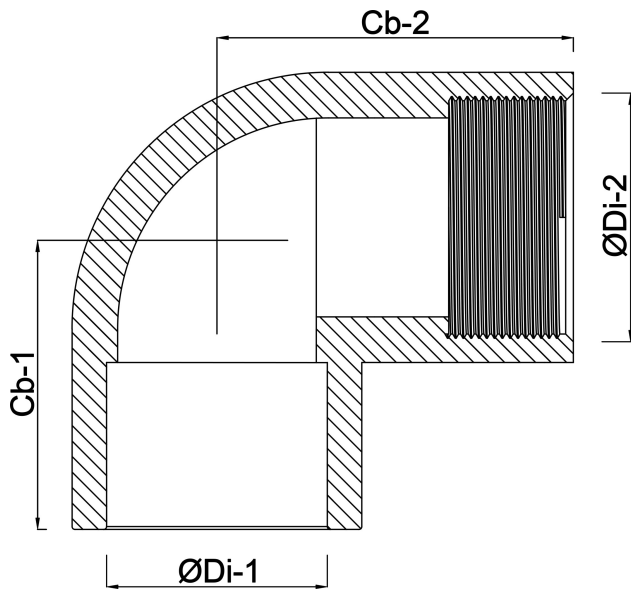

**VDL Adaptor elbow 90° PVC-U
50 mm x 1 1/2" glue socket x
female thread 10bar grey
(7002629)**

V-L Van de Lande

TECHNICAL SPECIFICATIONS

Colour	grey
Material	PVC-U
Pressure	10 bar
Size	50 mm x 1 1/2"
Connection	glue socket x female thread

DIMENSIONS

Cb-1	59 mm
Cb-2	49 mm
F-1	27 mm
ØDi-1	50 mm
ØDi-2	1 1/2 "

Last modified date: 24/05/2026

Bosta UK Ltd.
Reflection House
Olding Road
Bury St. Edmunds
Suffolk
IP33 3TA
T +44 (0) 1284 716580
E enquiries@bosta.co.uk
<http://www.bosta.com>