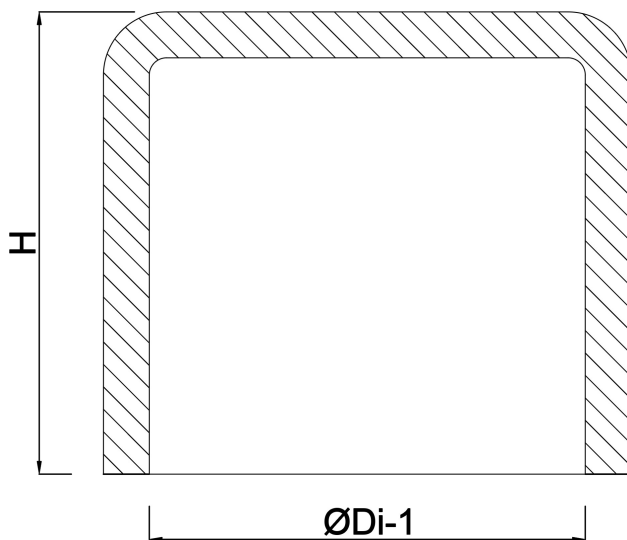

Cap PVC-U 32 mm glue socket 16bar grey (0160588)

TECHNICAL SPECIFICATIONS

Colour grey

Material PVC-U

Connection glue socket

Size 32 mm

Pressure 16 bar

DIMENSIONS

H 30.5 mm

ØDi-1 32 mm

Last modified date: 23/05/2026

Bosta UK Ltd.
Reflection House
Olding Road
Bury St. Edmunds
Suffolk
IP33 3TA
T +44 (0) 1284 716580
E enquiries@bosta.co.uk
<http://www.bosta.com>