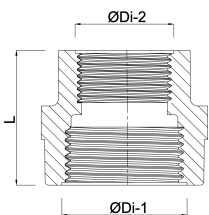

**Profec Nr. 240 Reducer socket  
brass 3/4" x 1/4" female thread  
30bar (0708859)**

# TECHNICAL SPECIFICATIONS

Material	brass
Connection	female thread
Fitting nr.	Nr. 240
Size	3/4" x 1/4"
Max. temperature	120 °C
Pressure	30 bar
Max. temp.	120 °C

## DIMENSIONS

F-1	16 mm
F-2	12.5 mm
L	34 mm
ØDi-1	3/4 "
ØDi-2	1/4 "

**Last modified date: 13/03/2026**

Bosta UK Ltd.  
Reflection House  
Olding Road  
Bury St. Edmunds  
Suffolk  
IP33 3TA  
T +44 (0) 1284 716580  
E [enquiries@bosta.co.uk](mailto:enquiries@bosta.co.uk)  
<http://www.bosta.com>