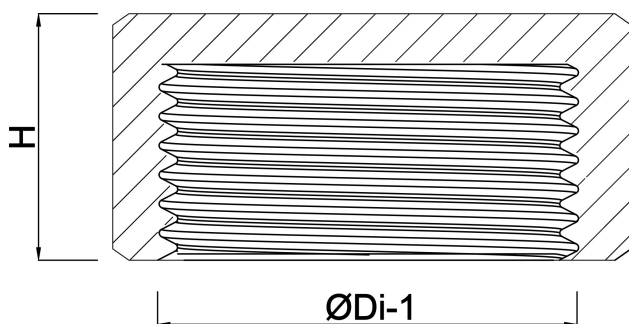

**Profec Nr. 300 Cap stainless
steel 316 3/4" female thread
16bar type hexagon (0080704)**

TECHNICAL SPECIFICATIONS

Material stainless steel 316

Connection female thread

Fitting nr. Nr. 300

Pressure 16 bar

Max. temp. 100 °C

Type hexagon

Size 3/4"

DIMENSIONS

H 20 mm

K-1 30.7 mm

ØDi-1 3/4 "

Last modified date: 22/05/2026