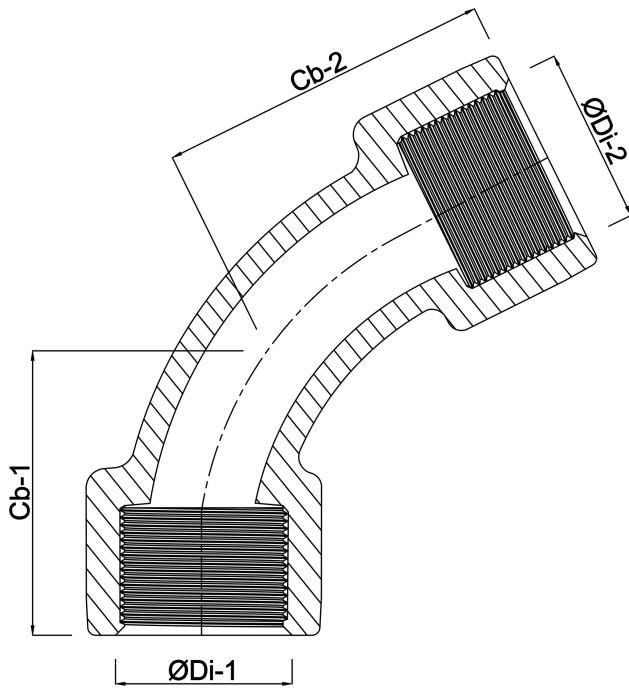

**Profec Nr. 41 Bend 45° cast iron
galvanised 1 1/2" female
thread 25bar DVGW (1004107)**

TECHNICAL SPECIFICATIONS

Material	cast iron
Surface treatment	galvanised
Approval	DVGW
Connection	female thread
Fitting nr.	Nr. 41
Temperature range	-20°C - 120°C
Pressure	25 bar
Size	1 1/2"

DIMENSIONS

Cb-1	68 mm
Cb-2	58 mm
ØDi-1	1 1/2 "
ØDi-2	1 1/2 "
β	45 °

Last modified date: 24/05/2026

Bosta UK Ltd.
Reflection House
Olding Road
Bury St. Edmunds
Suffolk
IP33 3TA
T +44 (0) 1284 716580
E enquiries@bosta.co.uk
<http://www.bosta.com>