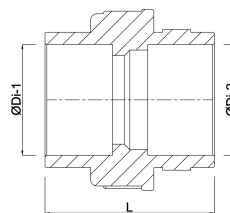

VDL Union coupler PVC-U 50 mm glue socket 16bar grey type B (7018204)

VDL Van de Lande

TECHNICAL SPECIFICATIONS

Colour grey

Type B

Material PVC-U

Material seal EPDM

Connection glue socket

Pressure 16 bar

Size 50 mm

DIMENSIONS

L 80 mm

P-1 31 mm

P-2 31 mm

ØDi-1 40 mm

ØDi-2 40 mm