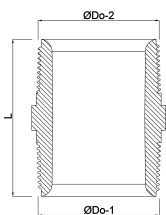

# TECHNICAL SPECIFICATIONS

Material stainless steel 316

Connection male thread

Fitting nr. Nr. 280

Pressure 16 bar

Max. temp. 100 °C

Size 1/2"

## DIMENSIONS

K-1 22.6 mm

L 34.5 mm

ØDi-1 15.6 mm

ØDi-2 15.6 mm

ØDo-1 1/2 "

ØDo-2 1/2 "

**Last modified date: 13/03/2026**