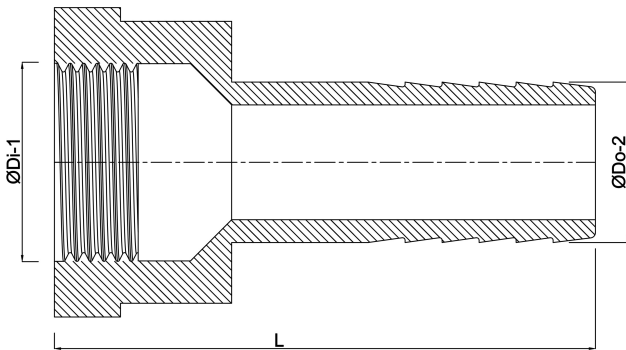

**Profec Hose tail adaptor
hexagonal brass 1 1/2" x 38
mm female thread x hose tail
30bar (0411938)**

TECHNICAL SPECIFICATIONS

Material	brass
Connection	female thread x hose tail
Pressure	30 bar
Max. temp.	120 °C
Size	1 1/2" x 38 mm
Max. temperature	120 °C
Spanner	53

DIMENSIONS

Dq-2	35.5 mm
F-1	14 mm
L	57.3 mm
Lb	58 mm
Lq-2	25 mm
Nq-2	4
P-1	25 mm
ØDi-1	1 1/2 "

ØDi-2 33 mm

ØDo-2 38 mm

Last modified date: 23/05/2026

Bosta UK Ltd.
Reflection House
Olding Road
Bury St. Edmunds
Suffolk
IP33 3TA
T +44 (0) 1284 716580
E enquiries@bosta.co.uk
<http://www.bosta.com>