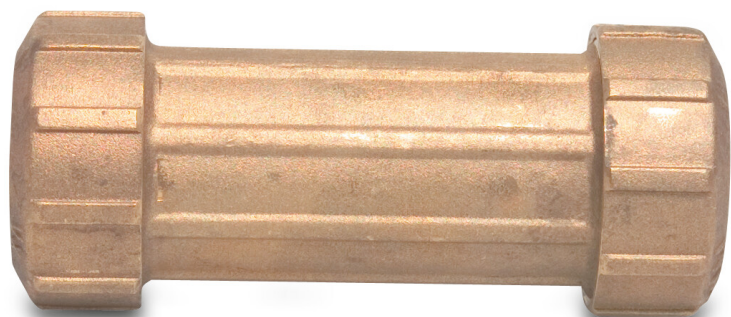

**Repair socket brass 40 mm
compression 16bar DVGW
(0731191)**

TECHNICAL SPECIFICATIONS

Material	brass
Approval	DVGW
Connection	compression
Pressure	16 bar
Size	40 mm

Last modified date: 24/05/2026

Bosta UK Ltd.
Reflection House
Olding Road
Bury St. Edmunds
Suffolk
IP33 3TA
T +44 (0) 1284 716580
E enquiries@bosta.co.uk
<http://www.bosta.com>