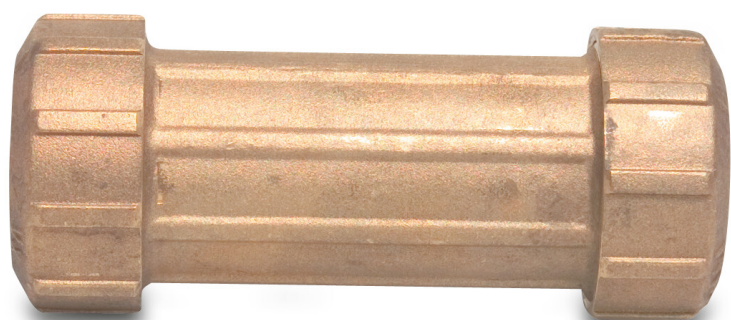

**Repair socket brass 40 mm
compression 16bar DVGW
(0731191)**

TECHNICAL SPECIFICATIONS

Material	brass
Approval	DVGW
Connection	compression
Pressure	16 bar
Size	40 mm

Last modified date: 08/03/2026

Bosta UK Ltd.
Reflection House
Olding Road
Bury St. Edmunds
Suffolk
IP33 3TA
T +44 (0) 1284 716580
E enquiries@bosta.co.uk
<http://www.bosta.com>