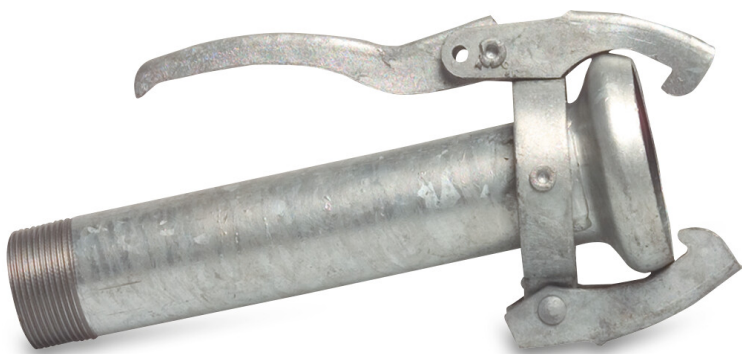

**Quick coupler adaptor steel
galvanised 159 mm x 2 1/2"
female part Perrot x male
thread type Perrot (0200337)**

TECHNICAL SPECIFICATIONS

Type	Perrot
Material	steel
Surface treatment	galvanised
Connection	female part Perrot x male thread
Size	159 mm x 2 1/2"
Length	380 mm
Outer ø	221 mm