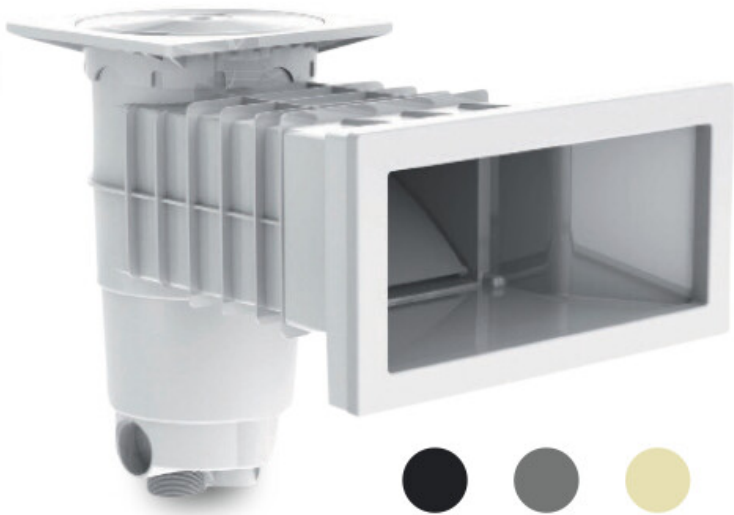

# Weltico Skimmer ABS 1 1/2" x 2" female thread anthracite type A400 Design (7039315)

weltico

# TECHNICAL SPECIFICATIONS

Type	A400 Design
Material	ABS/stainless steel
Suitable for	liner and concrete pools
Connection	female thread
Colour	anthracite
Size	1 1/2" x 2"

## DIMENSIONS

A	565 mm
B	459 mm
E	246 mm
F	319 mm
G	370 mm
H	156 mm