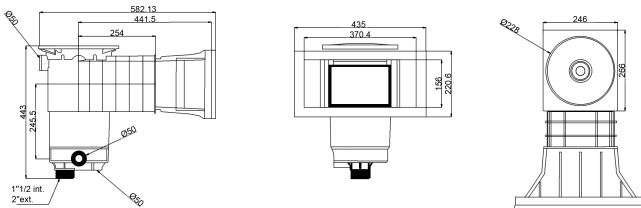

# Weltico Skimmer ABS 1 1/2" x 2" female thread anthracite type A400 Design (7039315)

weltico

# TECHNICAL SPECIFICATIONS

Type	A400 Design
Material	ABS/stainless steel
Suitable for	liner and concrete pools
Connection	female thread
Colour	anthracite
Size	1 1/2" x 2"

## DIMENSIONS

A	565 mm
B	459 mm
E	246 mm
F	319 mm
G	370 mm
H	156 mm

# PRODUCT INFORMATION

Approx. 7 m<sup>3</sup>/h (at a rate of 1.5 m/s) if connected to the 1 1/2" outlet with a Ø50 pipe  
Approx. 10 m<sup>3</sup>/h (at a rate of 1.5 m/s) if connected to the 2" outlet with a Ø63 pipe