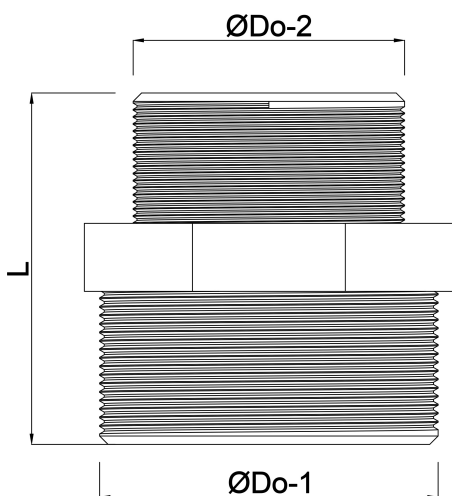

**Profec Nr. 245 Reducer nipple  
brass 3" x 2" male thread 20bar  
(0710364)**

# TECHNICAL SPECIFICATIONS

Material	brass
Connection	male thread
Fitting nr.	Nr. 245
Size	3" x 2"
Pressure	20 bar
Max. temp.	80 °C

## DIMENSIONS

L	66 mm
ØDo-1	3 "
ØDo-2	2 "

**Last modified date: 05/10/2025**

Bosta UK Ltd.  
Reflection House  
Olding Road  
Bury St. Edmunds  
Suffolk  
IP33 3TA  
T +44 (0) 1284 716580  
E [enquiries@bosta.co.uk](mailto:enquiries@bosta.co.uk)  
<http://www.bosta.com>