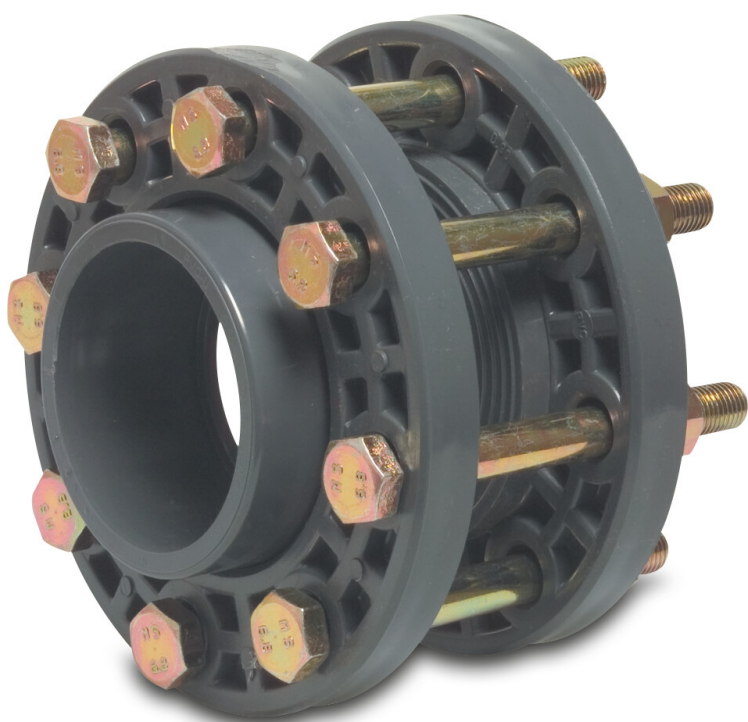

Profec Flange set PVC-U 160 mm glue socket 10bar DN150 grey PN10/16 (0101467)

TECHNICAL SPECIFICATIONS

Colour	grey
Material	PVC-U
Material bolts	steel
Connection	glue socket
Size	160 mm
Bolt	M20 x 200
Packaging	2 pcs
DN	150
Flange	PN10/16
Weight	9.07 kg
Pressure	10 bar
PCD	240 mm
Holes	8

PRODUCT INFORMATION

2 flange rings & 2 flange adaptors complete with nuts bolts & washers.

Last modified date: 22/05/2026

Bosta UK Ltd.
Reflection House
Olding Road
Bury St. Edmunds
Suffolk
IP33 3TA
T +44 (0) 1284 716580
E enquiries@bosta.co.uk
<http://www.bosta.com>