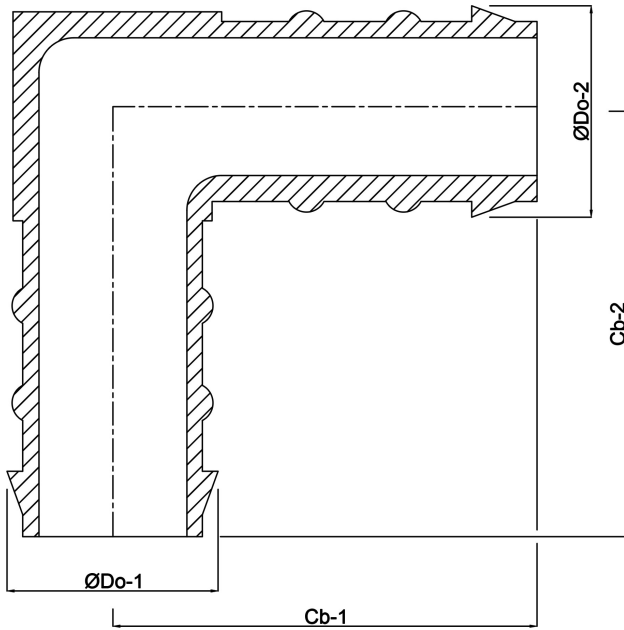

**Hose tail elbow 90° nylon 25
mm hose tail 10bar white
(0440297)**

TECHNICAL SPECIFICATIONS

Colour white

Material POM

Connection hose tail

Temperature range 0°C - 80°C

Pressure 10 bar

Size 25 mm

DIMENSIONS

Cb-1 52.5 mm

Cb-2 52.5 mm

ØDo-1 25 mm

ØDo-2 25 mm

β 90 °

Last modified date: 05/06/2026

Bosta UK Ltd.
Reflection House
Olding Road
Bury St. Edmunds
Suffolk
IP33 3TA
T +44 (0) 1284 716580
E enquiries@bosta.co.uk
<http://www.bosta.com>