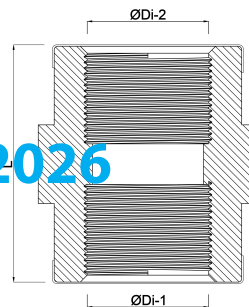

Socket PP 1/2" female thread 10bar grey (0330129)

TECHNICAL SPECIFICATIONS

Colour	grey
Material	PP
Connection	female thread
Pressure	10 bar
Max. temp.	80 °C
Size	1/2"

DIMENSIONS

F-1	16 mm
F-2	16 mm
L	35.5 mm
ØDi-1	1/2 "
ØDi-2	1/2 "