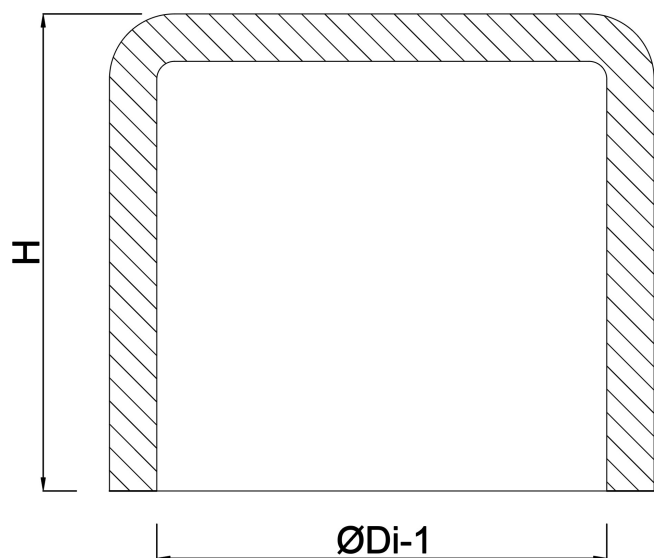

# Drainage cap PVC-U 40 mm glue socket grey KOMO (7016244)

# TECHNICAL SPECIFICATIONS

Colour	grey
Material	PVC-U
Connection	glue socket
Size	40 mm

## DIMENSIONS

H	45 mm
ØDi-1	40 mm

**Last modified date: 13/03/2026**

Bosta UK Ltd.  
Reflection House  
Olding Road  
Bury St. Edmunds  
Suffolk  
IP33 3TA  
T +44 (0) 1284 716580  
E [enquiries@bosta.co.uk](mailto:enquiries@bosta.co.uk)  
<http://www.bosta.com>