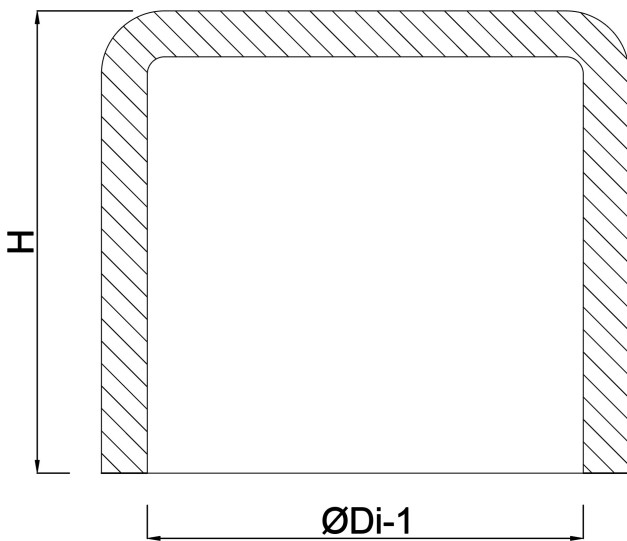

# Drainage cap PVC-U 40 mm glue socket grey KOMO (7016244)

# TECHNICAL SPECIFICATIONS

Colour	grey
Material	PVC-U
Connection	glue socket
Size	40 mm

## DIMENSIONS

H	45 mm
ØDi-1	40 mm

Last modified date: 23/05/2026

Bosta UK Ltd.  
Reflection House  
Olding Road  
Bury St. Edmunds  
Suffolk  
IP33 3TA  
T +44 (0) 1284 716580  
E [enquiries@bosta.co.uk](mailto:enquiries@bosta.co.uk)  
<http://www.bosta.com>