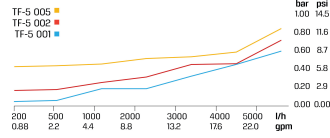

# Tefen Dosing pump 1" x 16 mm x 1" male thread x hose tail x male thread type MixRite TF5 0.5% - 5% (7024295)

# TECHNICAL SPECIFICATIONS

Type	MixRite TF5
Material seal	NBR
Connection	male thread x hose tail x male thread
Flow range	20 - 5000 ltr/h
Size	1" x 16 mm x 1"
Adjustable mixture	0,5 - 5%
Rec. press.	0.2 - 8.0 bar

Pressure Loss

Max. injection rate/h

		L (Height)	
		On/Off	Air Release
Max.		680 (26.7")	595 (23.4")
Min.		585 (23")	545 (21.4")