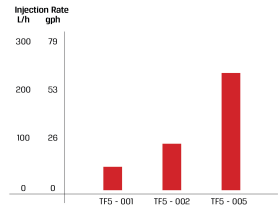

# TECHNICAL SPECIFICATIONS

Type	MixRite TF5
Material seal	NBR
Connection	male thread x hose tail x male thread
Flow range	20 - 5000 ltr/h
Size	1" x 16 mm x 1"
Adjustable mixture	0,5 - 5%
Rec. press.	0.2 - 8.0 bar

Pressure Loss

Max. injection rate/h

		L (Height)	
		On/Off	Air Release
Max.		680 (26.7")	595 (23.4")
Min.		585 (23")	545 (21.4")