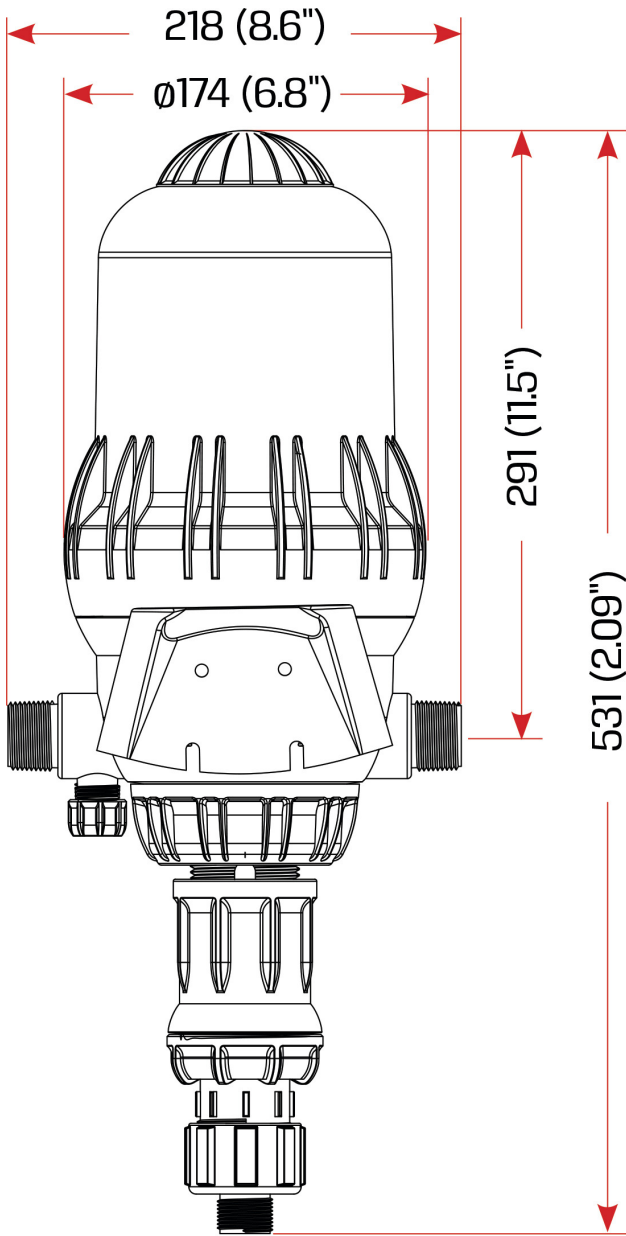

# Tefen Dosing pump 1" x 16 mm x 1" male thread x hose tail x male thread type MixRite TF5 0.5% - 5% (7024295)

# TECHNICAL SPECIFICATIONS

Type	MixRite TF5
Material seal	NBR
Connection	male thread x hose tail x male thread
Flow range	20 - 5000 ltr/h
Size	1" x 16 mm x 1"
Adjustable mixture	0,5 - 5%
Rec. press.	0.2 - 8.0 bar

Pressure Loss

Max. injection rate/h

		L (Height)	
		On/Off	Air Release
Max.		680 (26.7")	595 (23.4")
Min.		585 (23")	545 (21.4")

# PRODUCT INFORMATION

Comes with a suction tube, mounting bracket and a seal kit.  
The suction tube length is 1.5m long.  
Use with fertilizer solutions and not with acids.  
Refer to our chemical compatibility table in order to select the right model for your application.