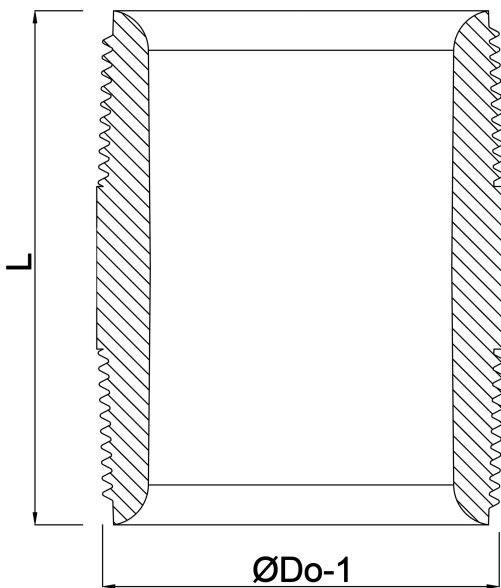

Profec Threaded end brass 1 1/4" male thread 40bar 1000 mm (0710618)

TECHNICAL SPECIFICATIONS

Material	brass
Connection	male thread
Pressure	40 bar
Size	1 1/4"
Length	1000 mm

DIMENSIONS

F-1	1000 mm
L	1000 mm
ØDo-1	1 1/4 "