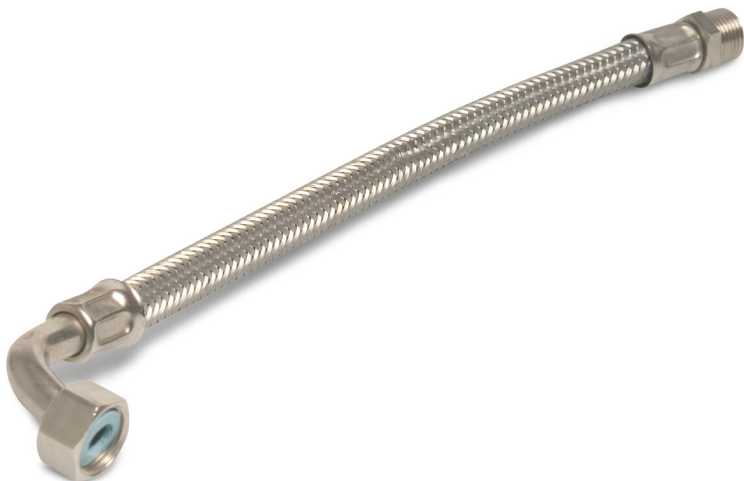

**Braided hose 90° stainless
steel/silicone 1" male thread x
female threaded nut 6bar
80cm KTW/DVGW type angled
(0081136)**

TECHNICAL SPECIFICATIONS

Type	angled
Material	stainless steel/silicone
Approval	KTW/DVGW
Connection	male thread x female threaded nut
Temperature range	-50°C - 200°C
Size	1"
Length	80 cm
Pressure	6 bar