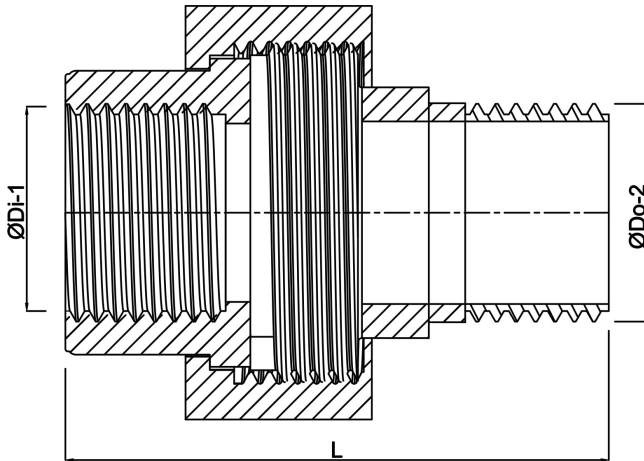

**Profec Nr. 341 Union coupler
stainless steel 316 4" female
thread x male thread 16bar
type conical (0080363)**

TECHNICAL SPECIFICATIONS

Type	conical
Material	stainless steel 316
Connection	female thread x male thread
Fitting nr.	Nr. 341
Pressure	16 bar
Max. temp.	100 °C
DN	4 "
Size	4"
Length	111 mm
Outer ø	-- mm

DIMENSIONS

K-1	147 mm
K-2	117 mm
L	111 mm
ØDi-1	4 "
ØDo-2	4 "

Last modified date: 13/03/2026

Bosta UK Ltd.
Reflection House
Olding Road
Bury St. Edmunds
Suffolk
IP33 3TA
T +44 (0) 1284 716580
E enquiries@bosta.co.uk
<http://www.bosta.com>