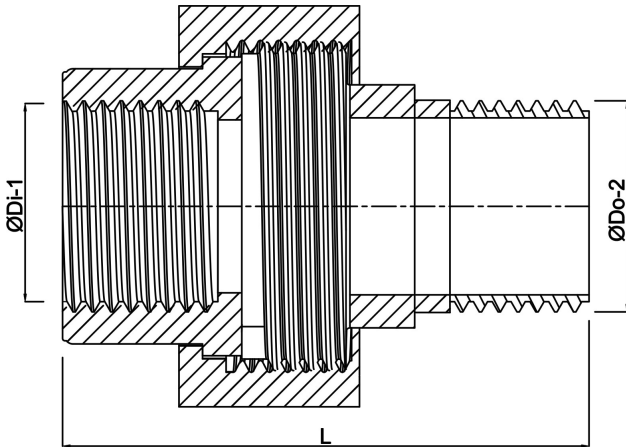

**Profec Nr. 341 Union coupler
stainless steel 316 4" female
thread x male thread 16bar
type conical (0080363)**

TECHNICAL SPECIFICATIONS

Type	conical
Material	stainless steel 316
Connection	female thread x male thread
Fitting nr.	Nr. 341
Pressure	16 bar
Max. temp.	100 °C
DN	4 "
Size	4"
Length	111 mm
Outer ø	-- mm

DIMENSIONS

K-1	147 mm
K-2	117 mm
L	111 mm
ØDi-1	4 "
ØDo-2	4 "

Last modified date: 22/05/2026

Bosta UK Ltd.
Reflection House
Olding Road
Bury St. Edmunds
Suffolk
IP33 3TA
T +44 (0) 1284 716580
E enquiries@bosta.co.uk
<http://www.bosta.com>