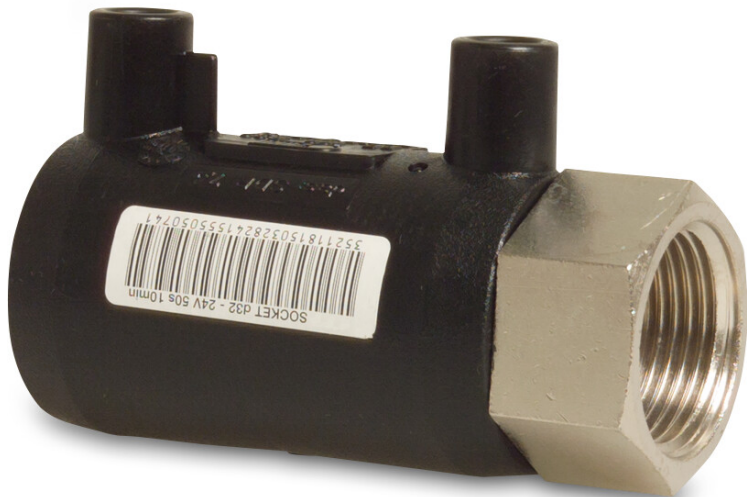

**Profec Adaptor socket
PE100/brass nickel plated 110
mm x 4" electrofusion socket x
female thread SDR7,6 40VAC
16bar 25bar black DVGW
(7025425)**

TECHNICAL SPECIFICATIONS

Colour	black
Material	PE100/brass
Approval	DVGW
Connection	electrofusion socket x female thread
Class	SDR7,6
Pressure, gas	16 bar
Pressure, water	25 bar
Size	110 mm x 4"
Voltage	40VAC

PRODUCT INFORMATION

Transition fitting suitable for the connection of PE pipes and fittings with threaded fittings or valves. Complete with 4 mm electrical connector, welding indicator and barcode reader.