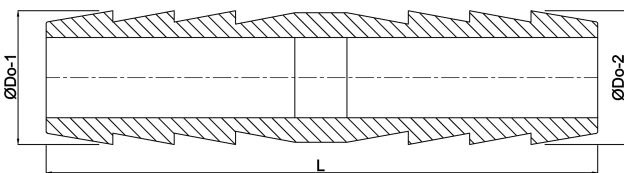

Profec Hose tail brass 25 mm hose tail 30bar (0423853)

TECHNICAL SPECIFICATIONS

Material brass

Connection hose tail

Max. temperature 120 °C

Pressure 30 bar

Max. temp. 120 °C

Size 25 mm

DIMENSIONS

L 55 mm

ØDo-1 25 mm

ØDo-2 25 mm

Last modified date: 23/05/2026

Bosta UK Ltd.
Reflection House
Olding Road

Bury St. Edmunds
Suffolk
IP33 3TA
T +44 (0) 1284 716580
E enquiries@bosta.co.uk
<http://www.bosta.com>