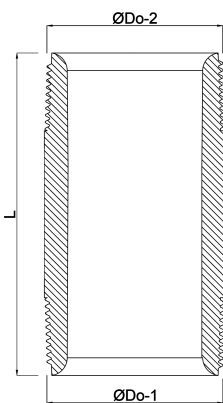

**Profec Nr. 23 Pipe nipple steel
black 1/2" male thread 16bar
40 mm (1162040)**

TECHNICAL SPECIFICATIONS

Material steel black

Connection male thread

DIN Standard DIN 2982

Fitting nr. Nr. 23

Pressure 16 bar

Size 1/2"

Length 40 mm

DIMENSIONS

L 40 mm

ØDo-1 1/2 "

ØDo-2 1/2 "

Last modified date: 14/03/2026

Bosta UK Ltd.
Reflection House
Olding Road
Bury St. Edmunds
Suffolk
IP33 3TA
T +44 (0) 1284 716580
E enquiries@bosta.co.uk
<http://www.bosta.com>