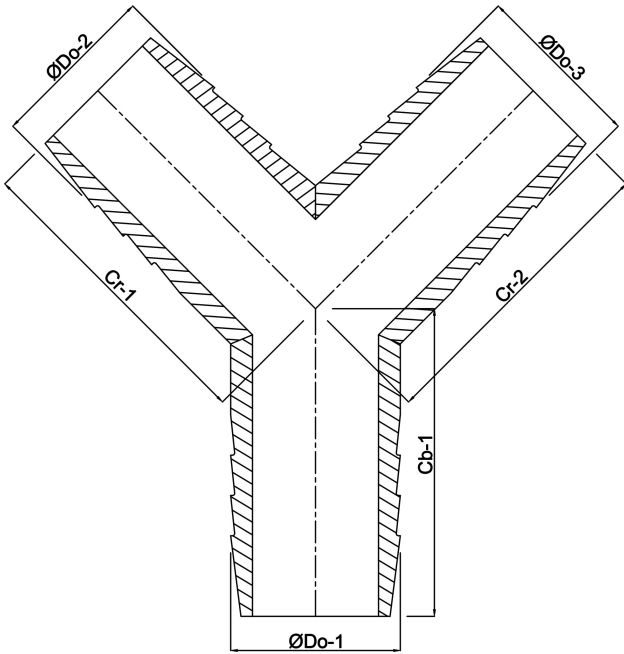

Hose tail Y-piece POM 12 mm
hose tail 10bar white (0440304)

TECHNICAL SPECIFICATIONS

Colour white

Material POM

Connection hose tail

Max. temperature 80 °C

Pressure 10 bar

Max. temp. 80 °C

Size 12 mm

DIMENSIONS

Cb-1 31.5 mm

Cr-1 31.5 mm

Cr-2 31.5 mm

ØDo-1 12 mm

ØDo-2 12 mm

ØDo-3 12 mm