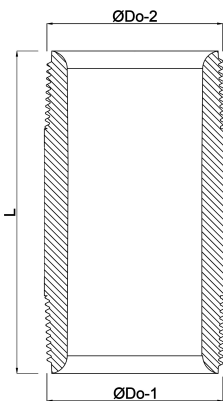

**Profec Nr. 23 Pipe nipple steel
black 3/4" male thread 16bar
150 mm (1163150)**

TECHNICAL SPECIFICATIONS

Material steel black

Connection male thread

DIN Standard DIN 2982

Fitting nr. Nr. 23

Pressure 16 bar

Size 3/4"

Length 150 mm

DIMENSIONS

L 150 mm

ØDo-1 3/4 "

ØDo-2 3/4 "

Last modified date: 14/03/2026

Bosta UK Ltd.
Reflection House
Olding Road
Bury St. Edmunds
Suffolk
IP33 3TA
T +44 (0) 1284 716580
E enquiries@bosta.co.uk
<http://www.bosta.com>