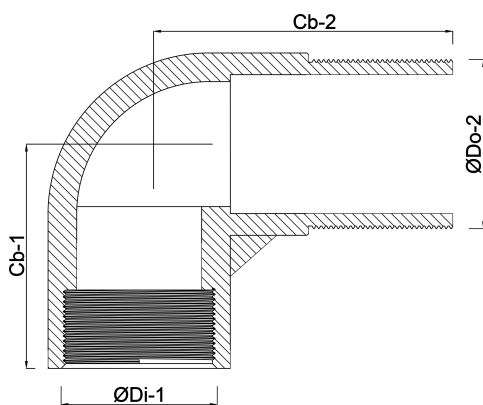

**Profec Nr. 1 Bend 90° brass 3/4"
female thread x male thread
40bar (0710272)**

TECHNICAL SPECIFICATIONS

Material	brass
Connection	female thread x male thread
Fitting nr.	Nr. 1
Pressure	40 bar
Size	3/4"

DIMENSIONS

Cb-1	58 mm
Cb-2	68 mm
ØDi-1	3/4 "
ØDo-2	3/4 "
β	90 °

Last modified date: 13/03/2026

Bosta UK Ltd.
Reflection House
Olding Road
Bury St. Edmunds
Suffolk
IP33 3TA
T +44 (0) 1284 716580
E enquiries@bosta.co.uk
<http://www.bosta.com>