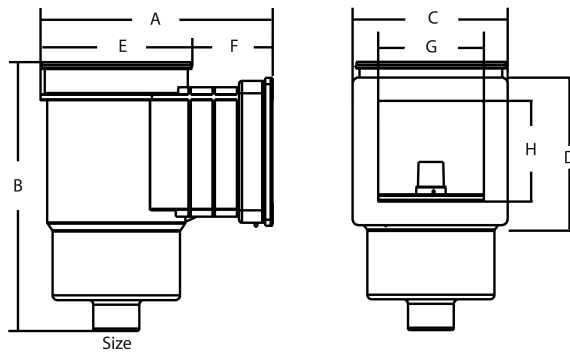

Flotide Skimmer ABS 1 1/2"
female thread white
rectangular type Compact
(7006428)

FLOTIDE

TECHNICAL SPECIFICATIONS

| | |
|--------------|---------------------|
| Colour | white |
| Type | Compact |
| Material | ABS/stainless steel |
| Suitable for | liner pools |
| Model | rectangular |
| Connection | female thread |
| Width | 215 mm |
| Size | 1 1/2" |

DIMENSIONS

| | |
|---|--------|
| A | 235 mm |
| B | 310 mm |
| C | 220 mm |
| D | 210 mm |
| E | 195 mm |
| F | 40 mm |
| G | 140 mm |

H

132 mm

Last modified date: 25/05/2026

Bosta UK Ltd.
Reflection House
Olding Road
Bury St. Edmunds
Suffolk
IP33 3TA
T +44 (0) 1284 716580
E enquiries@bosta.co.uk
<http://www.bosta.com>