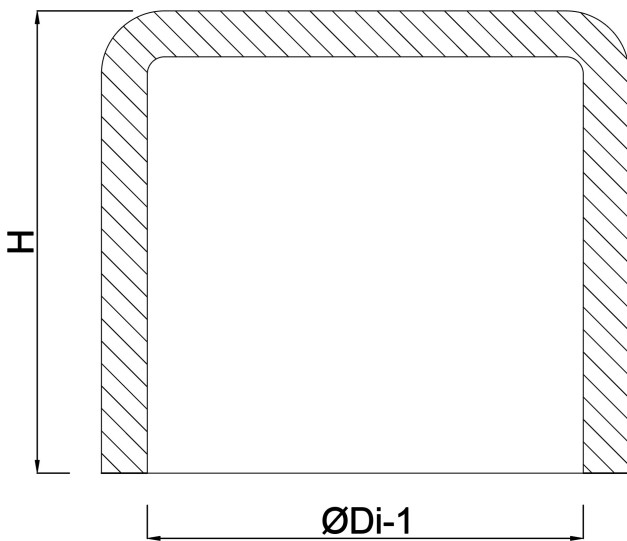

**Drainage cap PVC-U 90 mm
glue socket grey KOMO**
(7016255)

TECHNICAL SPECIFICATIONS

Colour	grey
Material	PVC-U
Connection	glue socket
Size	90 mm

DIMENSIONS

H	95 mm
ØDi-1	90 mm

Last modified date: 23/05/2026