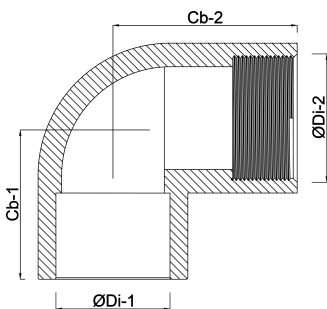

**VDL Adaptor elbow 90° PVC-U
90 mm x 3" glue socket x
female thread 10bar grey with
stainless steel ring type
reinforced (7002638)**

V-L Van de Lande

TECHNICAL SPECIFICATIONS

Colour	grey
Type	reinforced
Material	PVC-U
Feature	with stainless steel ring
Connection	glue socket x female thread
Size	90 mm x 3"
Pressure	10 bar

DIMENSIONS

Cb-1	97 mm
Cb-2	97 mm
ØDi-1	90 mm
ØDi-2	3 "

Last modified date: 14/03/2026

Bosta UK Ltd.
Reflection House
Olding Road
Bury St. Edmunds
Suffolk
IP33 3TA
T +44 (0) 1284 716580
E enquiries@bosta.co.uk
<http://www.bosta.com>