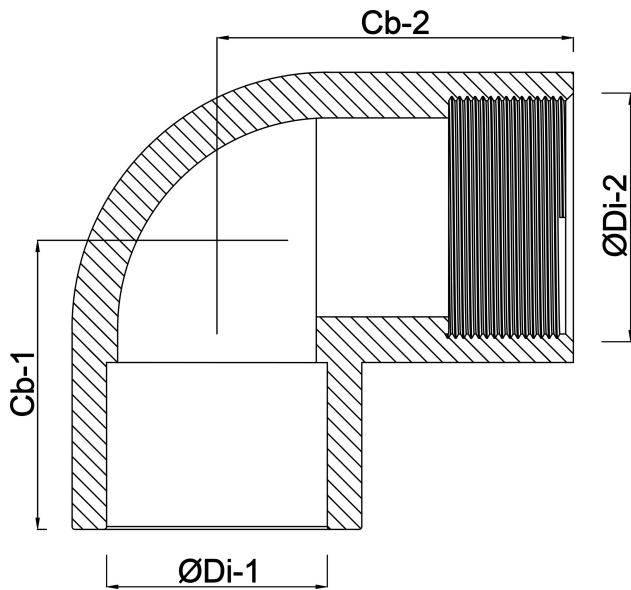

**VDL Adaptor elbow 90° PVC-U
90 mm x 3" glue socket x
female thread 10bar grey with
stainless steel ring type
reinforced (7002638)**

V-L Van de Lande

TECHNICAL SPECIFICATIONS

Colour	grey
Type	reinforced
Material	PVC-U
Feature	with stainless steel ring
Connection	glue socket x female thread
Size	90 mm x 3"
Pressure	10 bar

DIMENSIONS

Cb-1	97 mm
Cb-2	97 mm
ØDi-1	90 mm
ØDi-2	3 "

Last modified date: 24/05/2026

Bosta UK Ltd.
Reflection House
Olding Road
Bury St. Edmunds
Suffolk
IP33 3TA
T +44 (0) 1284 716580
E enquiries@bosta.co.uk
<http://www.bosta.com>