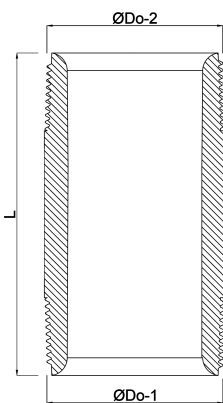

**Profec Nr. 23 Pipe nipple steel
black 1/2" male thread 16bar
400 mm (1162400)**

TECHNICAL SPECIFICATIONS

Material steel black

Connection male thread

DIN Standard DIN 2982

Fitting nr. Nr. 23

Pressure 16 bar

Size 1/2"

Length 400 mm

DIMENSIONS

L 400 mm

ØDo-1 1/2 "

ØDo-2 1/2 "

Last modified date: 14/03/2026

Bosta UK Ltd.
Reflection House
Olding Road
Bury St. Edmunds
Suffolk
IP33 3TA
T +44 (0) 1284 716580
E enquiries@bosta.co.uk
<http://www.bosta.com>