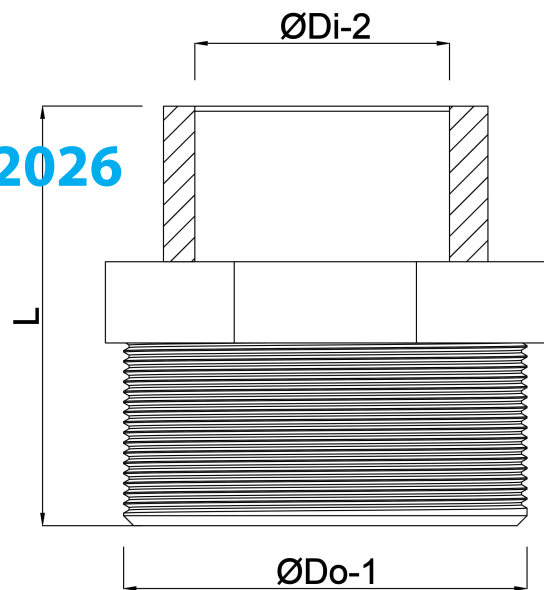

Profec Reducer nipple PVC-U
3/8" x 1/2" male thread x
female thread 10bar grey
(0101323)

TECHNICAL SPECIFICATIONS

Colour	grey
Material	PVC-U
Connection	male thread x female thread
Pressure	10 bar
Size	3/8" x 1/2"

DIMENSIONS

L	32 mm
ØDi-2	1/2 "
ØDo-1	3/8 "

Last modified date: 13/03/2026

Bosta UK Ltd.
Reflection House
Olding Road
Bury St. Edmunds
Suffolk
IP33 3TA
T +44 (0) 1284 716580
E enquiries@bosta.co.uk

<http://www.bosta.com>