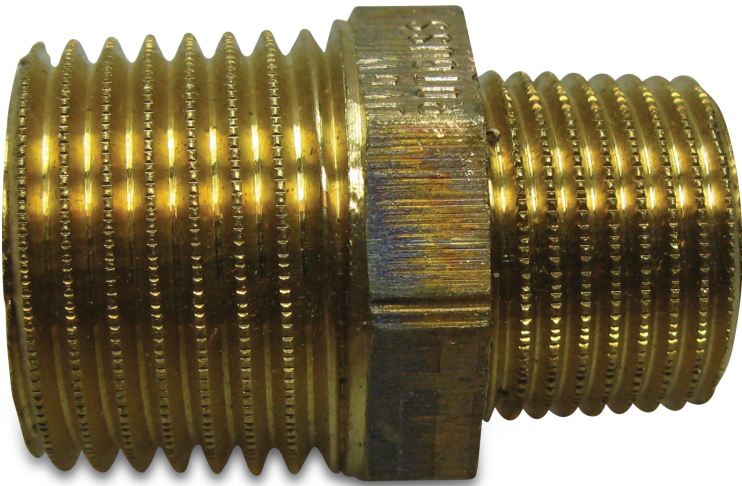

**Nr. 245 Reducing nipple  
bronze 1" x 3/4" male thread  
16bar (0720331)**

# TECHNICAL SPECIFICATIONS

Material	bronze
Connection	male thread
Fitting nr.	Nr. 245
Size	1" x 3/4"
Pressure	16 bar

**Last modified date: 08/03/2026**

Bosta UK Ltd.  
Reflection House  
Olding Road  
Bury St. Edmunds  
Suffolk  
IP33 3TA  
T +44 (0) 1284 716580  
E [enquiries@bosta.co.uk](mailto:enquiries@bosta.co.uk)  
<http://www.bosta.com>