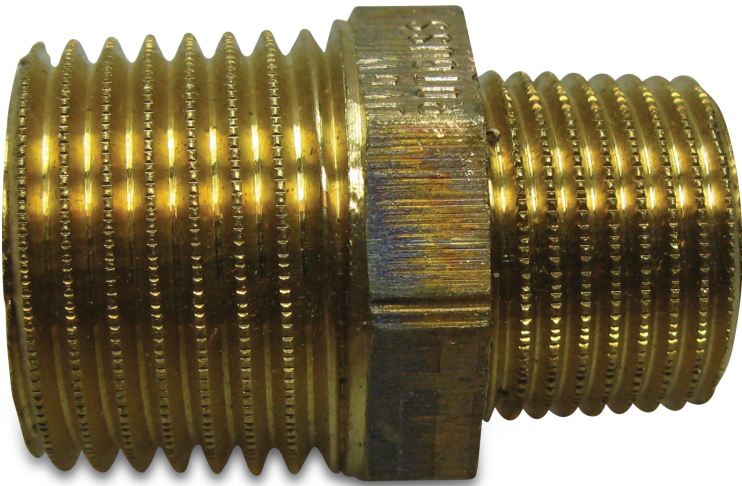

**Nr. 245 Reducing nipple
bronze 1" x 3/4" male thread
16bar (0720331)**

TECHNICAL SPECIFICATIONS

Material	bronze
Connection	male thread
Fitting nr.	Nr. 245
Size	1" x 3/4"
Pressure	16 bar

Last modified date: 24/05/2026