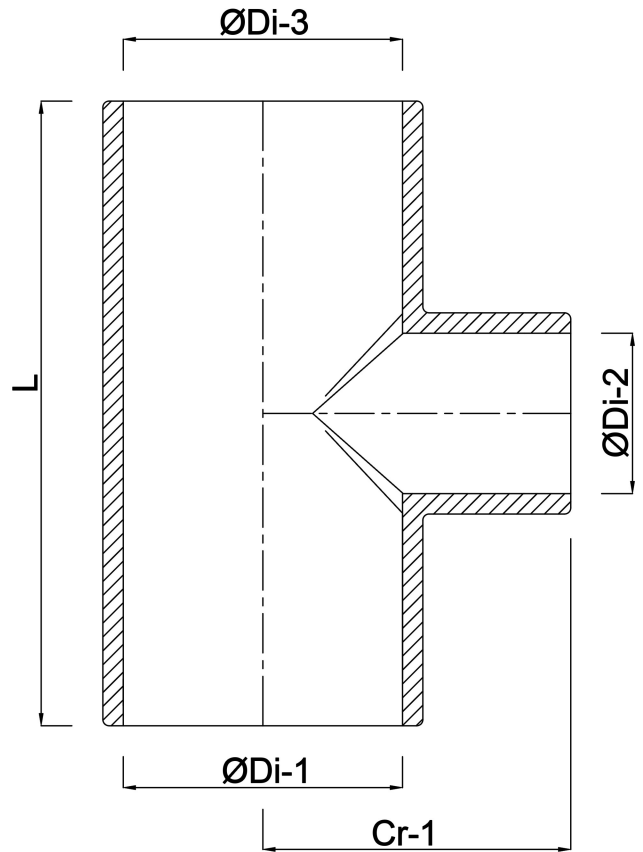

**Profec Reducer T-piece 90°
PVC-U 140 mm x 75 mm x 140
mm glue socket 16bar grey
(0110392)**

TECHNICAL SPECIFICATIONS

Colour	grey
Material	PVC-U
Connection	glue socket
Size	140 mm x 75 mm x 140 mm
Pressure	16 bar

DIMENSIONS

Cr-1	125 mm
L	294 mm
P-1	76 mm
P-2	44 mm
P-3	76 mm
ØDi-1	140 mm
ØDi-2	75 mm
ØDi-3	140 mm
β	90 °

Last modified date: 23/05/2026

Bosta UK Ltd.
Reflection House
Olding Road
Bury St. Edmunds
Suffolk
IP33 3TA
T +44 (0) 1284 716580
E enquiries@bosta.co.uk
<http://www.bosta.com>