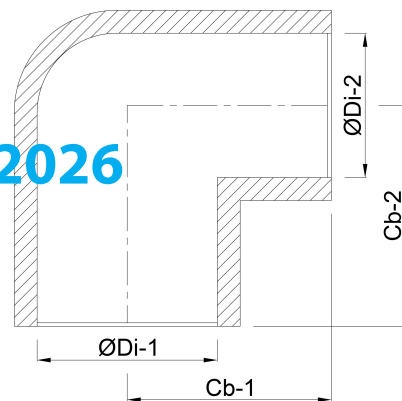

TECHNICAL SPECIFICATIONS

Colour	grey
Material	PVC-U
Connection	glue socket
Size	32 mm
Pressure	16 bar

DIMENSIONS

Cb-1	39 mm
Cb-2	39 mm
ØDi-1	32 mm
ØDi-2	32 mm
β	90 °

Last modified date: 13/03/2026

Bosta UK Ltd.
Reflection House
Olding Road