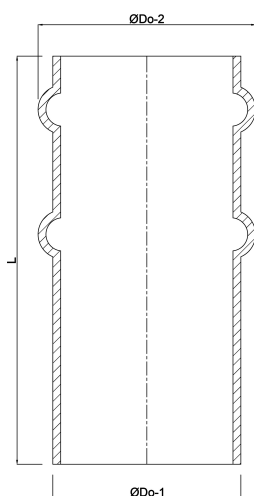

**Hose tail steel 133 mm x 137  
mm x 2 mm butt welding x  
hose tail black (0200704)**

# TECHNICAL SPECIFICATIONS

Colour	black
Material	steel
Connection	butt welding x hose tail
Wall thickness	2 mm
Size	133 mm x 137 mm

## DIMENSIONS

L	200 mm
Nq-2	2
ØDo-1	133 mm
ØDo-2	137 mm

**Last modified date: 14/03/2026**

Bosta UK Ltd.  
Reflection House  
Olding Road  
Bury St. Edmunds  
Suffolk  
IP33 3TA  
T +44 (0) 1284 716580  
E [enquiries@bosta.co.uk](mailto:enquiries@bosta.co.uk)  
<http://www.bosta.com>