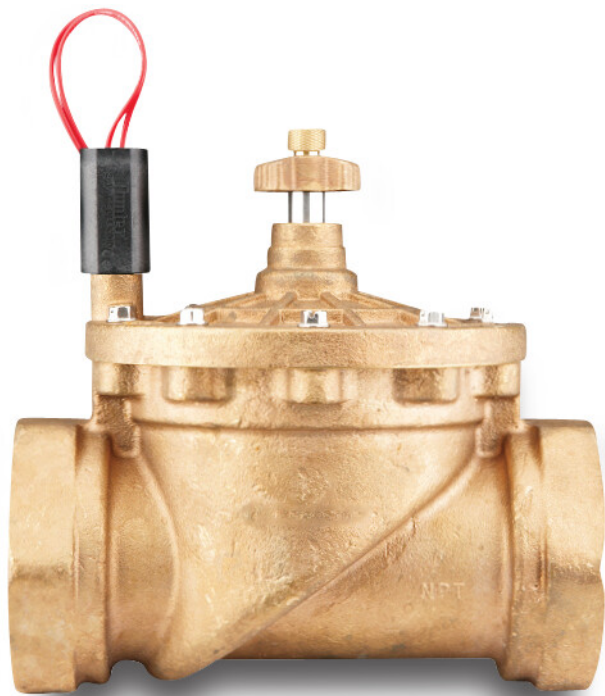

**Hunter Solenoid valve brass 2"
female thread 15bar 24VAC
brass type IBV-201-GB with
flow control (7032988)**

Hunter®

TECHNICAL SPECIFICATIONS

Colour	brass
Material	brass
Operation	indirect solenoid-operated with flow control handle
Connection	female thread
Voltage	24VAC
Adj. pressure	1,5 - 15 bar
Minimum inlet pressure	1.5 bar
Pressure	15 bar
Max. temp.	66 °C
Type	IBV-201-GB
Capacity	0,4 - 757 l/min
Size	2"
Type	with flow control

PRODUCT INFORMATION

A solid brass valve to provide years of trouble-free operation in any water condition, IBV valves are the best option for the fiercest conditions found on commercial sites. The valve solution for years of reliable operation.