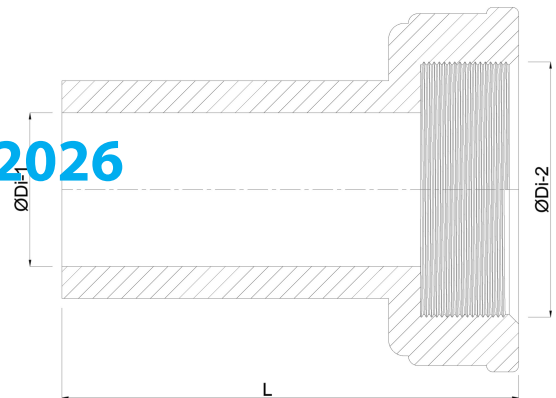

**VDL 2/3 union coupler PVC-U
32 mm x 1 1/4" glue socket x
female threaded nut 16bar
grey (7002947)**

V-L Van de Lande

TECHNICAL SPECIFICATIONS

Colour	grey
Material	PVC-U
Material seal	EPDM
Pressure	16 bar
Size	32 mm x 1 1/4"
Connection	glue socket x female threaded nut

DIMENSIONS

L	54 mm
P-1	27 mm
ØDi-1	32 mm
ØDi-2	1 1/4 "

Last modified date: 14/03/2026

Bosta UK Ltd.
Reflection House
Olding Road

Bury St. Edmunds
Suffolk
IP33 3TA
T +44 (0) 1284 716580
E enquiries@bosta.co.uk
<http://www.bosta.com>