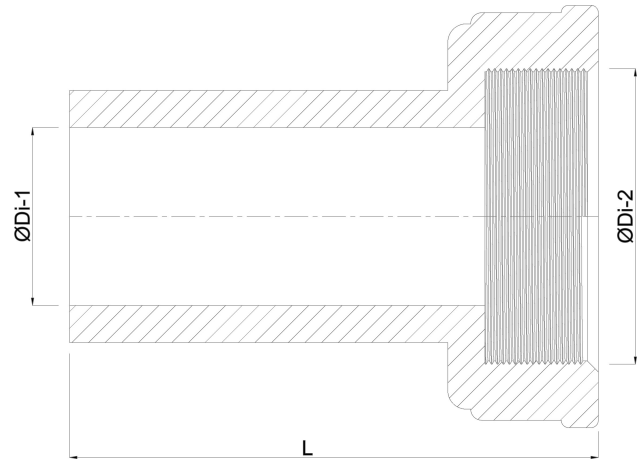

**VDL 2/3 union coupler PVC-U
32 mm x 1 1/4" glue socket x
female threaded nut 16bar
grey (7002947)**

V-L Van de Lande

TECHNICAL SPECIFICATIONS

Colour	grey
Material	PVC-U
Material seal	EPDM
Pressure	16 bar
Size	32 mm x 1 1/4"
Connection	glue socket x female threaded nut

DIMENSIONS

L	54 mm
P-1	27 mm
ØDi-1	32 mm
ØDi-2	1 1/4 "

Last modified date: 26/05/2026

Bosta UK Ltd.
Reflection House
Olding Road
Bury St. Edmunds
Suffolk
IP33 3TA
T +44 (0) 1284 716580
E enquiries@bosta.co.uk
<http://www.bosta.com>