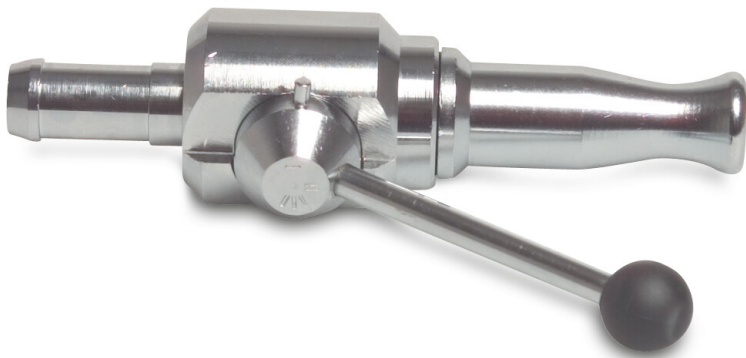

**Jet nozzle chrome-plated brass
3/4" x 19 mm hose tail type
with valve (0451735)**

TECHNICAL SPECIFICATIONS

Type	with valve
Material	chrome-plated brass
Connection	hose tail
Size	3/4" x 19 mm
Bolt hole	6 mm