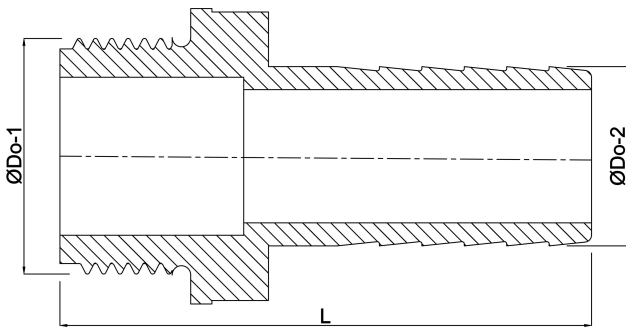

Profec Hose tail stainless steel 316 1" x 26 mm male thread x hose tail 50bar (0080305)

TECHNICAL SPECIFICATIONS

Material	stainless steel 316
Connection	male thread x hose tail
Pressure	50 bar
Size	1" x 26 mm
Spanner	38

DIMENSIONS

L	70 mm
ØDo-1	1 "
ØDo-2	26 mm

Last modified date: 22/05/2026

Bosta UK Ltd.
Reflection House
Olding Road
Bury St. Edmunds
Suffolk
IP33 3TA
T +44 (0) 1284 716580
E enquiries@bosta.co.uk
<http://www.bosta.com>